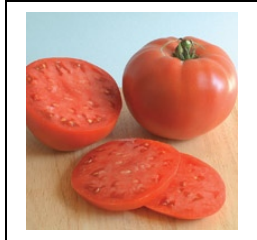

Yellow Squash

Sweet Summer Squash!

A perfect slicing squash with a rich yellow color that holds a flavor of its own.

\$3.50/ lb **\$35.00/ 10 lb case**

Zucchini

The Perfect Middle Eastern Treat...

The best tasting Mid-Eastern Zucchini, known for its sweet tasting nutty flavor.

Beatrice Eggplant

The Beautiful Beatrice

An outstanding, glossy attractive fruit. A great vegetable for an exotic Middle Eastern meal.

\$3.00/ lb **\$30.00/ 10 lb case**

Orient Express Eggplant

It's A Charm!

A perfect summer roasting vegetable. Maintains a long slim shape, perfect for slicing.

\$3.00/ lb **\$30.00/ 10 lb case**

Cherokee Purple Tomatoes

The Ideal Heirloom...

A large meaty heirloom tomato, that holds a delicious bold taste. Slices beautifully with a red and purple interior.

\$4.00/lb \$55.00/ 15 lb case

Rose Slicing Tomato

The Perfect Salad Tomato

A deep pink smooth brandywine. Also an heirloom with great slicing abilities, perfect for any kind of meal.

\$4.00/lb \$55.00/ 15 lb case