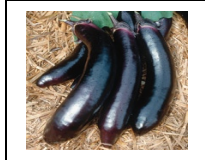

100% Naturally Field Grown Produce List

Sweet Bell Pepper

A Bountiful Bell Pepper

A sweet tasting glossy green bell pepper that turns red.

Green- \$1.50 per pepper \$30.00/ 20 fruit case
Red- \$2.00 per pepper \$40.00/ 20 fruit case

Yellow Squash

Sweet Summer Squash!

A perfect slicing squash with a rich yellow color that holds a flavor of its own.

\$3.50/ lb **\$35.00/ 10 lb case**

Zucchini

The Perfect Middle Eastern Treat...

The best tasting Mid-Eastern Zucchini, known for its sweet tasting nutty flavor.

Beatrice Eggplant

The Beautiful Beatrice

An outstanding, glossy attractive fruit. A great vegetable for an exotic Middle Eastern meal.

\$3.00/ lb **\$30.00/ 10 lb case**

Orient Express Eggplant

It's A Charm!

A perfect summer roasting vegetable. Maintains a long slim shape, perfect for slicing.

\$3.00/ lb **\$30.00/ 10 lb case**

Cherokee Purple Tomatoes

The Ideal Heirloom...

A large meaty heirloom tomato, that holds a delicious bold taste. Slices beautifully with a red and purple interior.